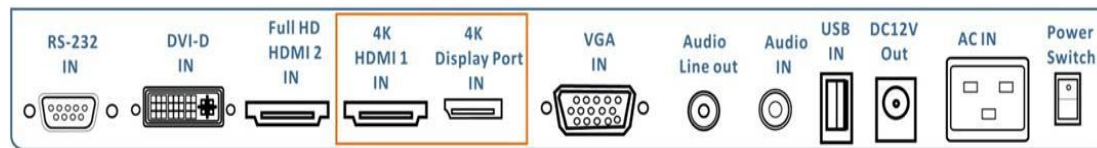

40" UHD

**Line Drawing for:
Model No. L400UHD**

All sizes are in mm
Drawing not to scale.

PSI Displays Ltd

Suite C2, Butts Business Centre, Butts Road, Chiseldon, Swindon, SN04 0PP. UK.
Tel: +44 (0) 1793 740456 e-mail: sales@psidisplays.co.uk
Web site: www.psidisplays.co.uk