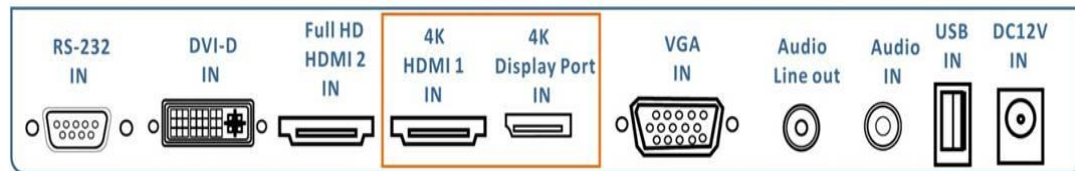

15.6" UHD

**Line Drawing for:
Model No. L156UHD**

All sizes are in mm
Drawing not to scale.

PSI Displays Ltd

Suite C2, Butts Business Centre, Butts Road, Chiseldon, Swindon, SN04 0PP. UK.
Tel: +44 (0) 1793 740456 e-mail: sales@psidisplays.co.uk
Web site: www.psidisplays.co.uk