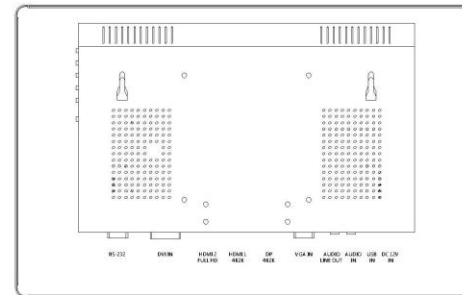

15.6" UHD

**Line Drawing for:
Model No. L156UHD**

All sizes are in mm
Drawing not to scale.

PSI Displays Ltd

Suite C2, Butts Business Centre, Butts Road, Chiseldon, Swindon, SN04 0PP. UK.
Tel: +44 (0) 1793 740456 e-mail: sales@psidisplays.co.uk
Web site: www.psidisplays.co.uk