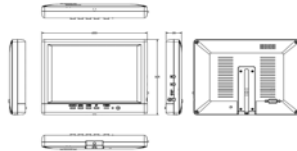

LCD COLOUR MONITOR

Model No. LCD80AV

8.0" TFT LCD Colour Monitor, LED Backlight, SVGA, 2 x Composite Audio Video inputs. PAL & NTSC Auto, 4:3 Aspect Ratio, Speaker. Low current consumption.

Main Features:

- Resolution: 480000 pixels - 800 x 600
- LED Backlight, Low Current.
- Picture Ratio: 4:3
- Brightness: 250 cd/m2
- Contrast Ratio: 500:1
- Composite Video and PC input.

- Cabinet finished in Black.
- Mounting: Desk or Wall.
- Speaker
- Full OSD.