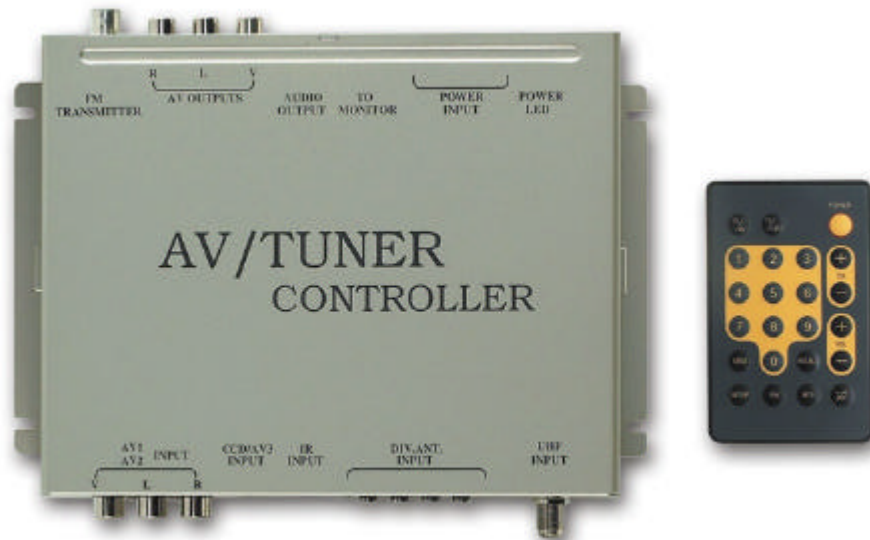

For all your LCD & Plasma Displays

Psi

TV Tuner & AV Controller Model No. CT03

TV Tuner with A/V controller with FM Modulator, 4 input sources inc TV with 3 A/V outputs, Infra-red remote with remote sensor. For In-Vehicle and for Home/Commercial use.

The CT03 Slim Line PAL TV Tuner with low power consumption offers a quality performance and is ideal for In-Vehicle and Home/Commercial Multimedia viewing. With 3 inputs + TV it gives total flexibility for your viewing tastes and with 3 outputs enables personal viewing for all. Using the FM modulator you can pump the Audio through your own car sound system.

SPECIFICATIONS:

- Channel Coverage: CH2 ~ 13 VHF, CH14 ~ 69 UHF
- 4 input Diversity Antenna • TV system PAL
- Built in PLL FM Modulator 87.5MHz ~ 92.1MHz
- Audio input: 1.0Vrms (max)
- Video Input & Output: 1.0V p-p, 75 ohms
- Power Source: 12V DC, 500mA, 6 Watts approx.
- Finished in Gold. Weight: 764 gms.
- Dimensions: 183.6 x 145.5 x 38.8 (WxHxD)mm.
- Temp: Operation: -0°C ~ +60°C Storage: -25°C ~ +70°C

Connections: Input: A/V 1 & 2 phono sockets, A/V3 5 pin Mini din socket, Antenna 4 x 3.5mm, I/R sensor 4 pin Mini din socket, UHF "F" socket, Power 4 pin square socket or 2.5mm Jack socket. Output: A/V 1 & 2 phono sockets, Monitor 9 pin Mini din, Headphones 3.5mm, FM Mod BNC socket.