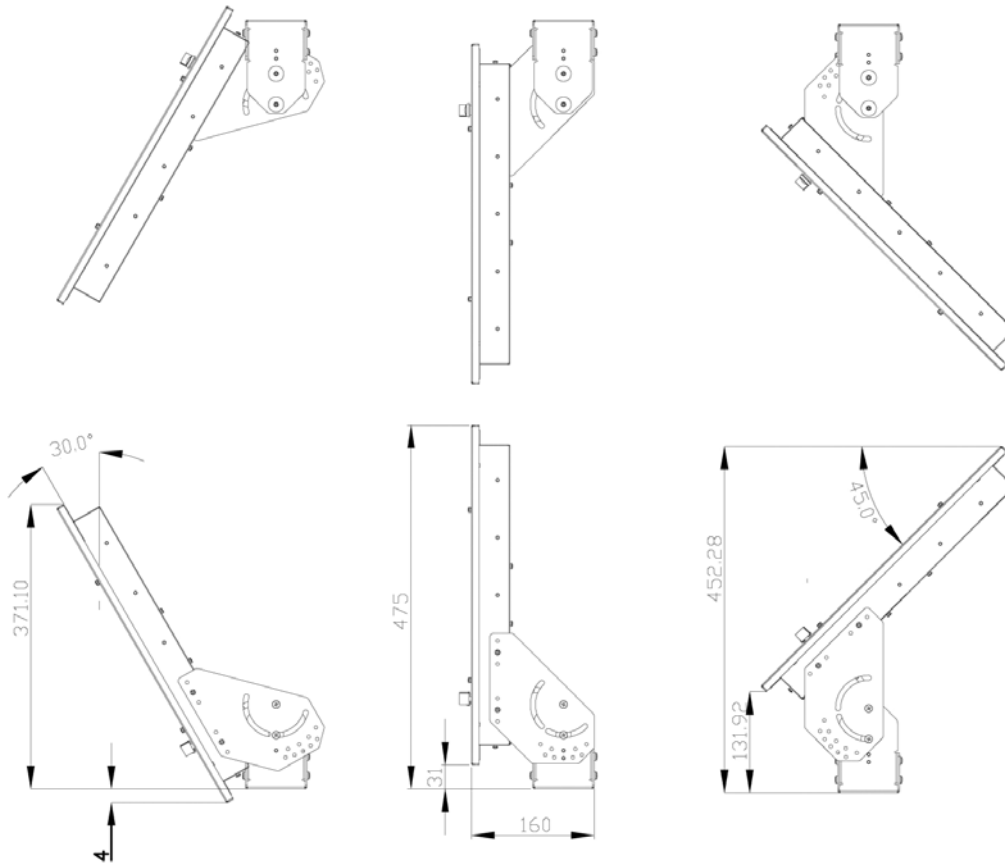

Fax: +44 (0) 844 800 9876 Web site: www.productshop.co.uk

Line Drawing for:
Model No. LM1950 Template
 All sizes are in mm
 Drawing not to scale.

Psi

Product Shop International Ltd.

Po Box 5503, Newbury, Berkshire, RG14 6YP, UK.

Tel: +44 (0) 844 800 4433 e-mail: sales@productshop.co.uk

Fax: +44 (0) 844 800 9876 Web site: www.productshop.co.uk

Line Drawing for:
Model No. LM1950
All sizes are in mm
Drawing not to scale.

Psi

Product Shop International Ltd.