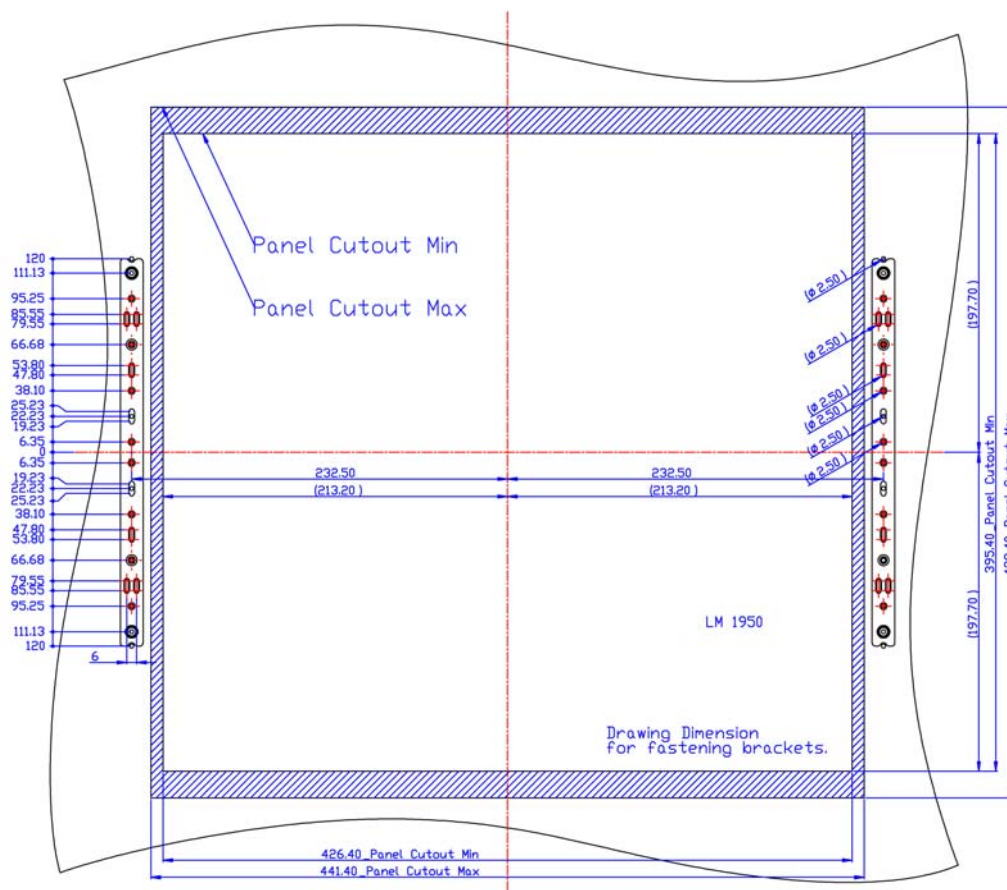

Line Drawing for:
Model No. LM1950
 All sizes are in mm
 Drawing not to scale.

Psi

Product Shop International Ltd.

Po Box 5503, Newbury, Berkshire, RG14 6YP, UK.

Tel: +44 (0) 844 800 4433 e-mail: sales@productshop.co.uk

Fax: +44 (0) 844 800 9876 Web site: www.productshop.co.uk

Line Drawing for:
Model No. LM1950 Template
 All sizes are in mm
 Drawing not to scale.

Psi

Product Shop International Ltd.

Po Box 5503, Newbury, Berkshire, RG14 6YP, UK.

Tel: +44 (0) 844 800 4433 e-mail: sales@productshop.co.uk

Fax: +44 (0) 844 800 9876 Web site: www.productshop.co.uk

Line Drawing for:
Model No. LM1950
All sizes are in mm
Drawing not to scale.

Psi

Product Shop International Ltd.