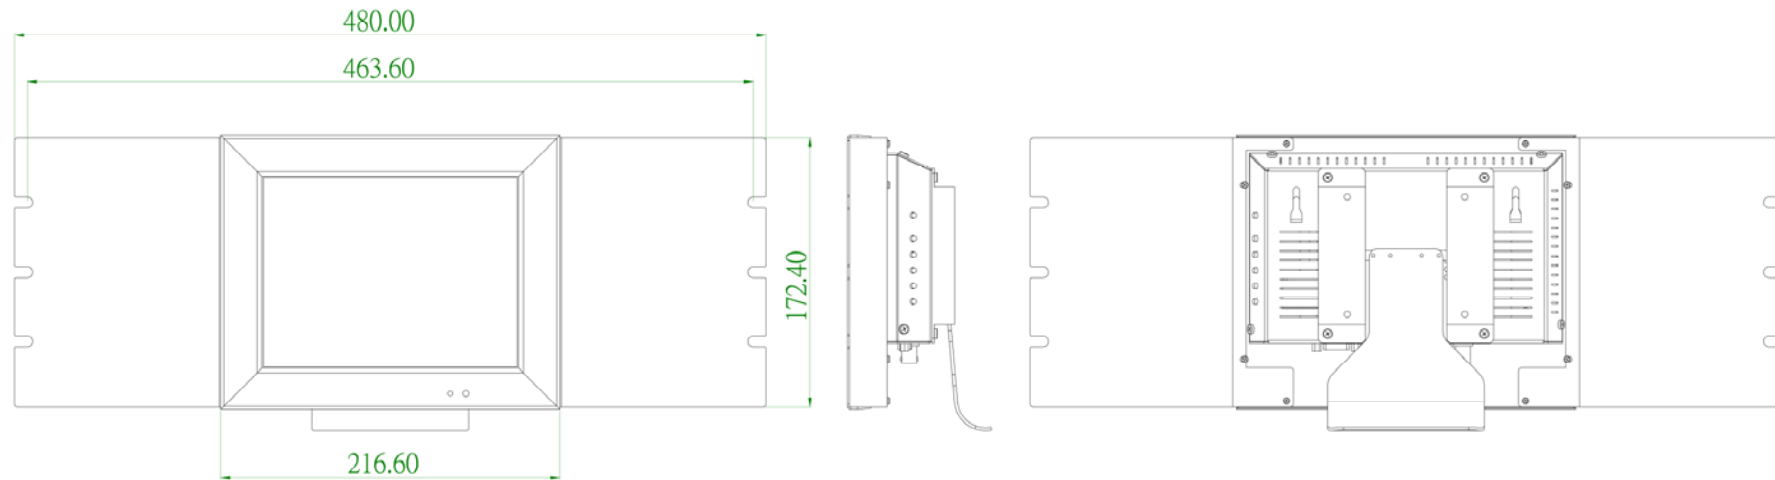

**Line Drawing for:  
Model No. LCD80AVH**

All sizes are in mm  
Drawing not to scale

**Psi**

**Product Shop International Ltd.**

Po Box 5503, Newbury, Berkshire, RG14 6YP, UK.

Tel: +44 (0) 844 800 4433 e-mail: sales@productshop.co.uk

Fax: +44 (0) 844 800 9876 Web site: www.productshop.co.uk

**Line Drawing for:  
Model No. LCD80AVH Rack**

All sizes are in mm

Drawing not to scale.

**Psi**

**Product Shop International Ltd.**

Po Box 5503, Newbury, Berkshire, RG14 6YP, UK.