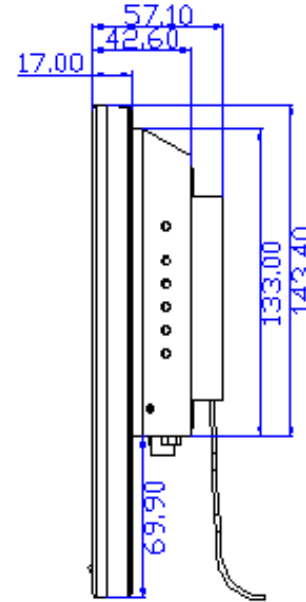

104

Line Drawing for:
Model No. LCD104AV
All sizes are in mm

Psi

Product Shop International Ltd.

Po Box 5503, Newbury, Berkshire, RG14 6RB, UK.

Tel: +44 (0) 8708 50 55 55 e-mail: sales@productshop.co.uk

Fax: +44 (0) 8708 50 55 44 Web site: www.productshop.co.uk