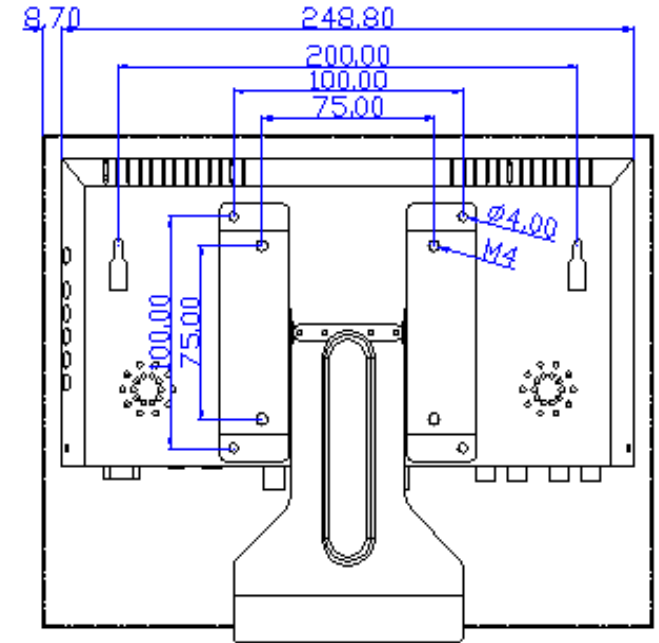

104

Line Drawing for:
Model No. LCD104AV
All sizes are in mm

Psi

Product Shop International Ltd.

Po Box 5503, Newbury, Berkshire, RG14 6RB, UK.

Tel: +44 (0) 8708 50 55 55 e-mail: sales@productshop.co.uk

Fax: +44 (0) 8708 50 55 44 Web site: www.productshop.co.uk