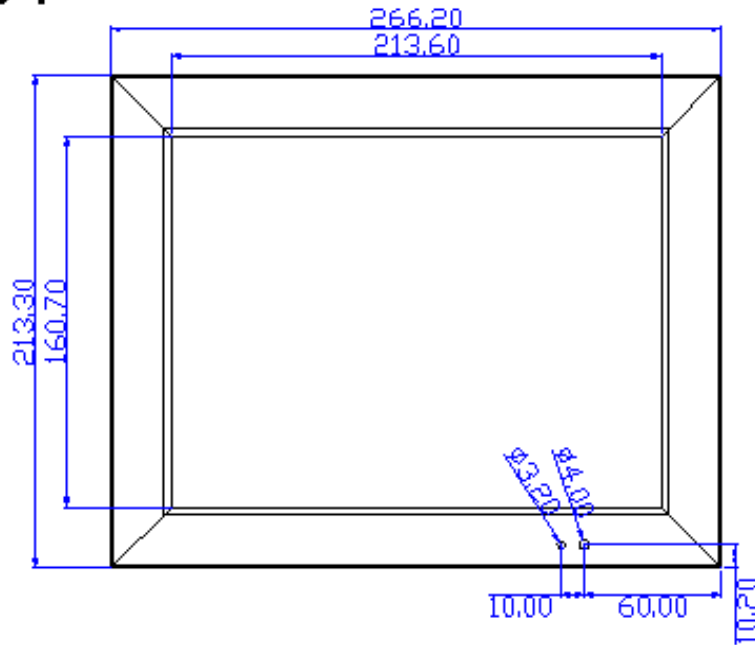

104

Line Drawing for:
Model No. LCD104AV
All sizes are in mm

Psi

Product Shop International Ltd.

Po Box 5503, Newbury, Berkshire, RG14 6RB, UK.

Tel: +44 (0) 8708 50 55 55 e-mail: sales@productshop.co.uk

Fax: +44 (0) 8708 50 55 44 Web site: www.productshop.co.uk