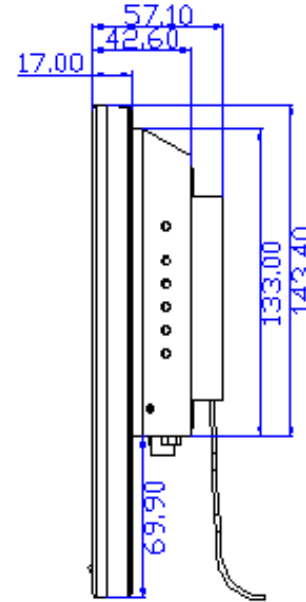

104

Line Drawing for:
Model No. LCD104AK
All sizes are in mm

Psi

Product Shop International Ltd.

Po Box 5503, Newbury, Berkshire, RG14 6RB, UK.

Tel: +44 (0) 8708 50 55 55 e-mail: sales@productshop.co.uk

Fax: +44 (0) 8708 50 55 44 Web site: www.productshop.co.uk