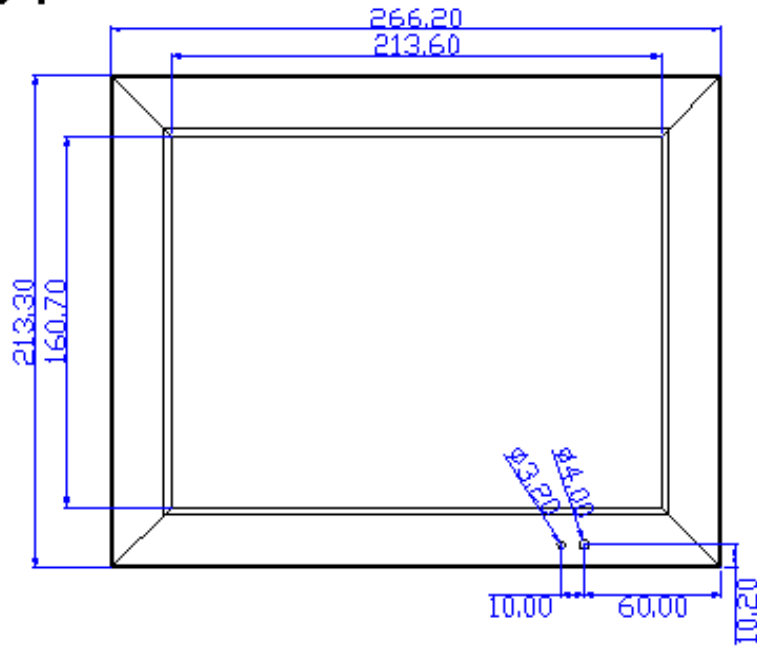

104

Line Drawing for:
Model No. LCD104AK
All sizes are in mm

Psi

Product Shop International Ltd.

Po Box 5503, Newbury, Berkshire, RG14 6RB, UK.

Tel: +44 (0) 8708 50 55 55 e-mail: sales@productshop.co.uk

Fax: +44 (0) 8708 50 55 44 Web site: www.productshop.co.uk