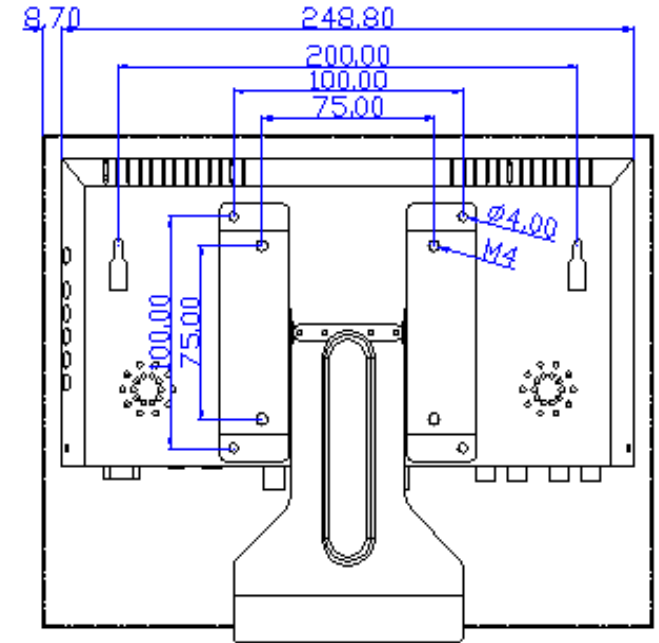

104

Line Drawing for:
Model No. LCD104AK
All sizes are in mm

Psi

Product Shop International Ltd.

Po Box 5503, Newbury, Berkshire, RG14 6RB, UK.

Tel: +44 (0) 8708 50 55 55 e-mail: sales@productshop.co.uk

Fax: +44 (0) 8708 50 55 44 Web site: www.productshop.co.uk