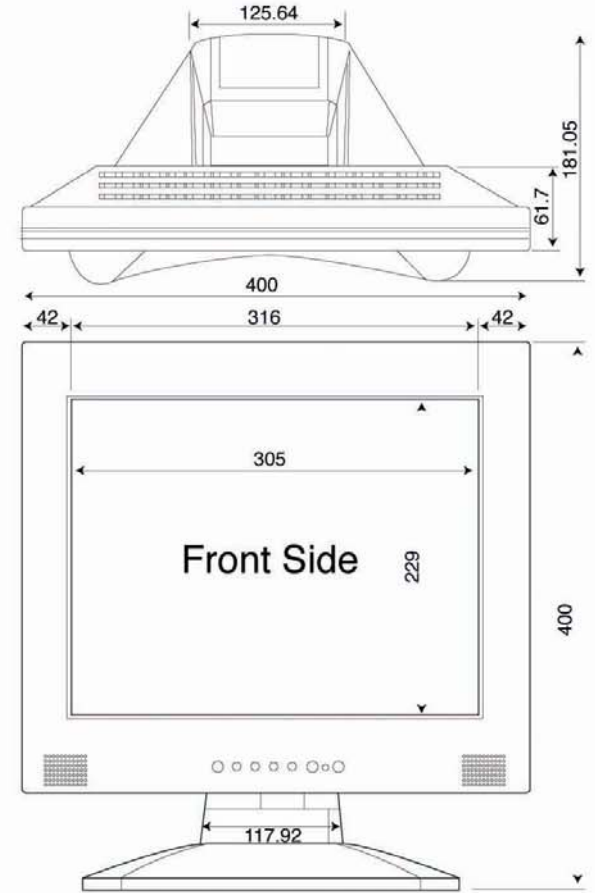

720AV

Signal Panel

Line Drawing for:

Model No. 720AV

All sizes are in mm

Psi

Product Shop International Ltd.

Po Box 5503, Newbury, Berkshire, RG14 6RB, UK.