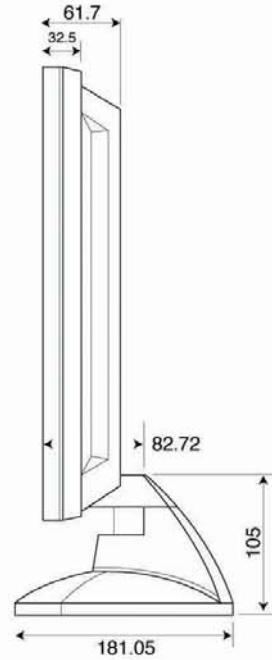

720AV

Signal Panel

Line Drawing for:

Model No. 720AV

All sizes are in mm

Psi

Product Shop International Ltd.

Po Box 5503, Newbury, Berkshire, RG14 6RB, UK.