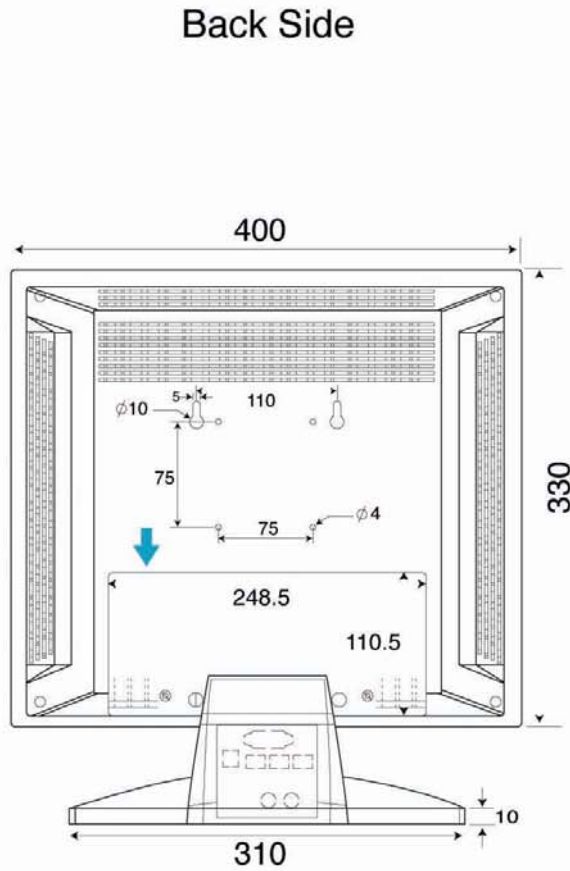

720AV

Signal Panel

Line Drawing for:

Model No. 720AV

All sizes are in mm

Psi

Product Shop International Ltd.

Po Box 5503, Newbury, Berkshire, RG14 6RB, UK.