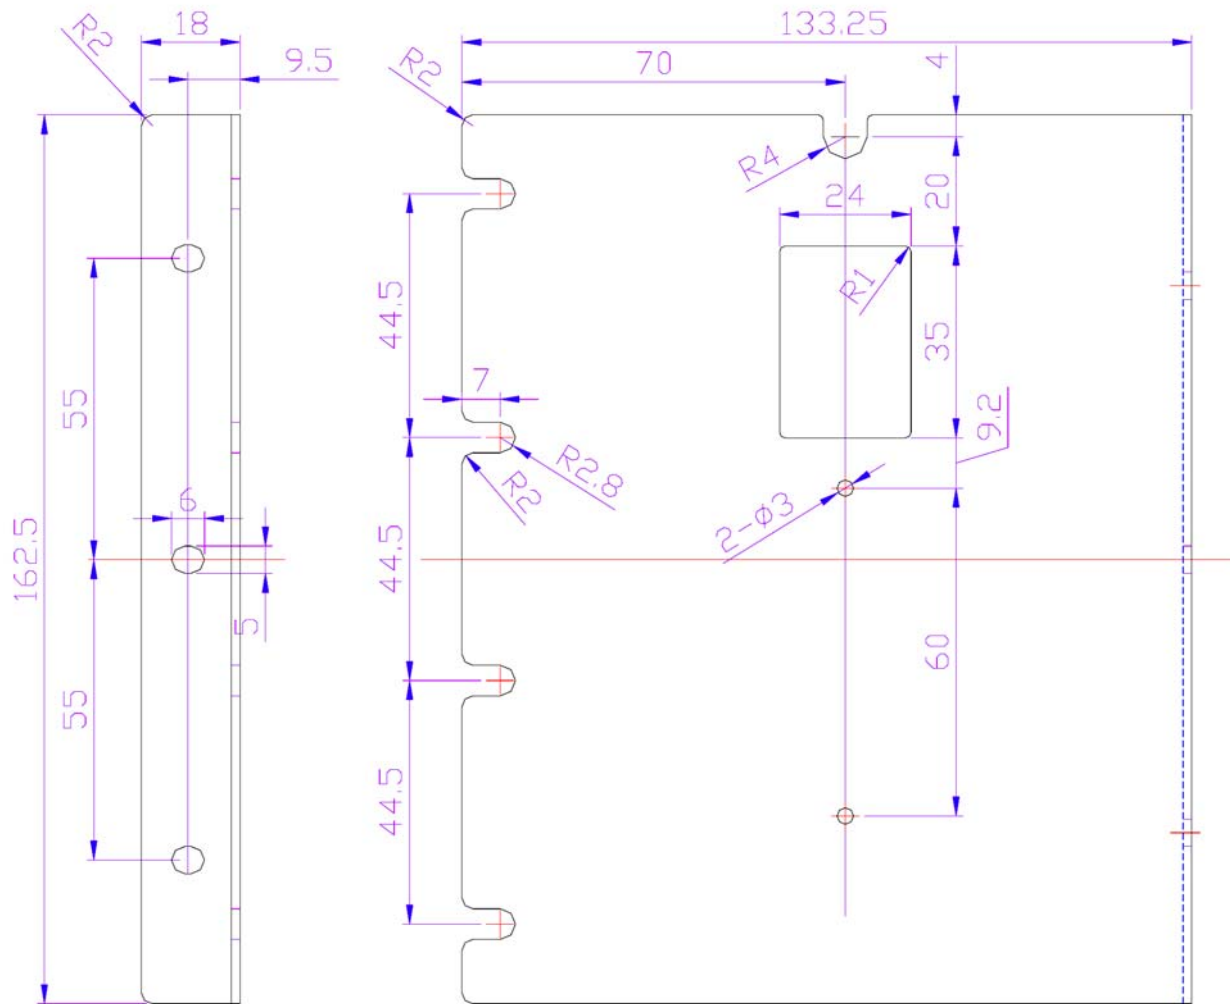

Line Drawing for:
Model No. 64W12P
 All sizes are in mm

Psi

Product Shop International Ltd.

Po Box 5503, Newbury, Berkshire, RG14 6RB, UK.

Tel: +44 (0) 8708 50 55 55 e-mail: sales@productshop.co.uk

Fax: +44 (0) 8708 50 55 44 Web site: www.productshop.co.uk