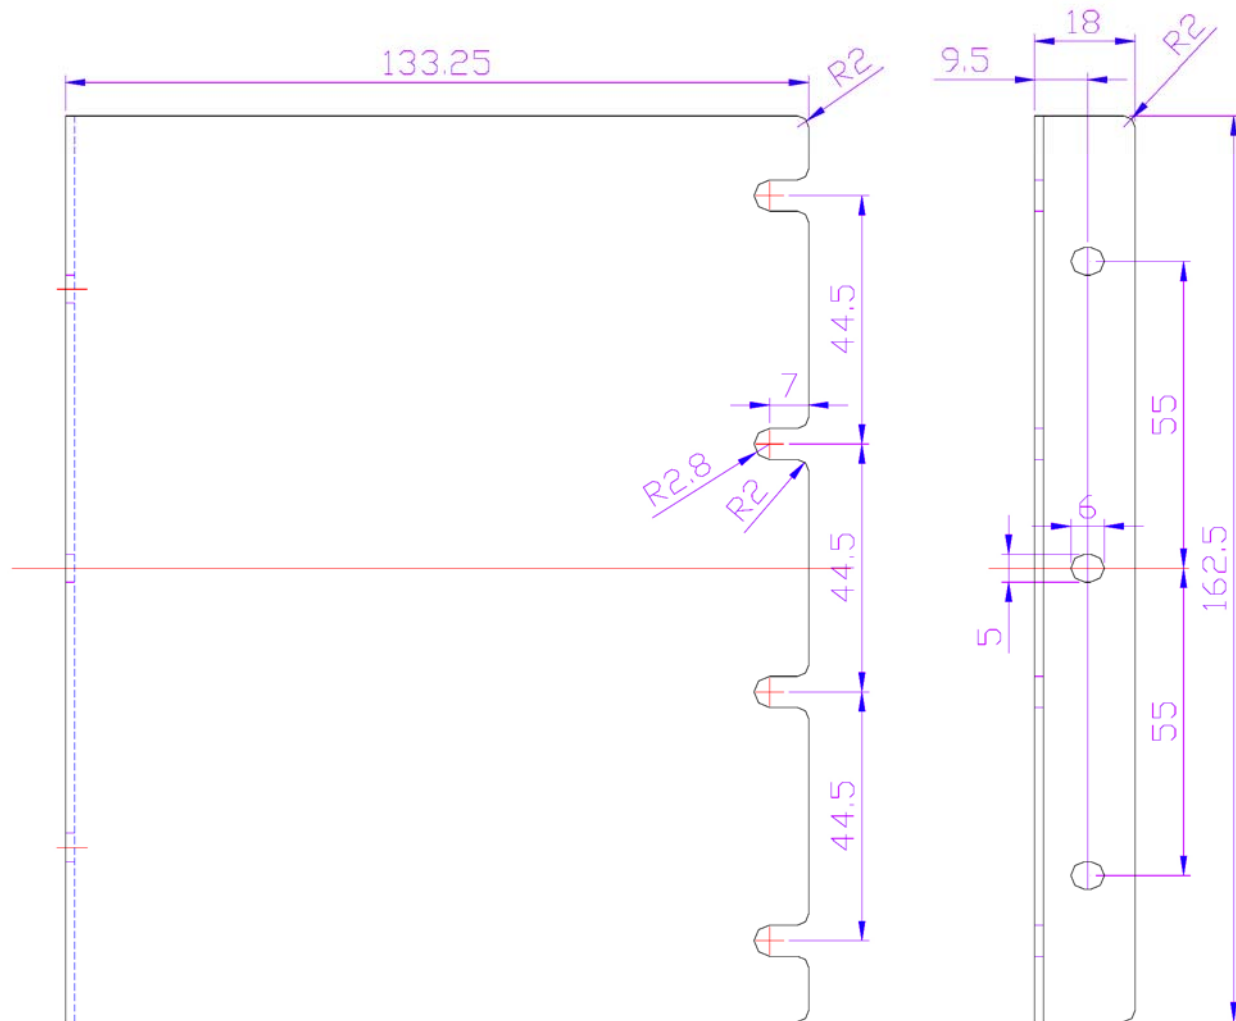

Line Drawing for:
Model No. 64W12P
 All sizes are in mm

Psi

Product Shop International Ltd.

Po Box 5503, Newbury, Berkshire, RG14 6RB, UK.

Tel: +44 (0) 8708 50 55 55 e-mail: sales@productshop.co.uk

Fax: +44 (0) 8708 50 55 44 Web site: www.productshop.co.uk