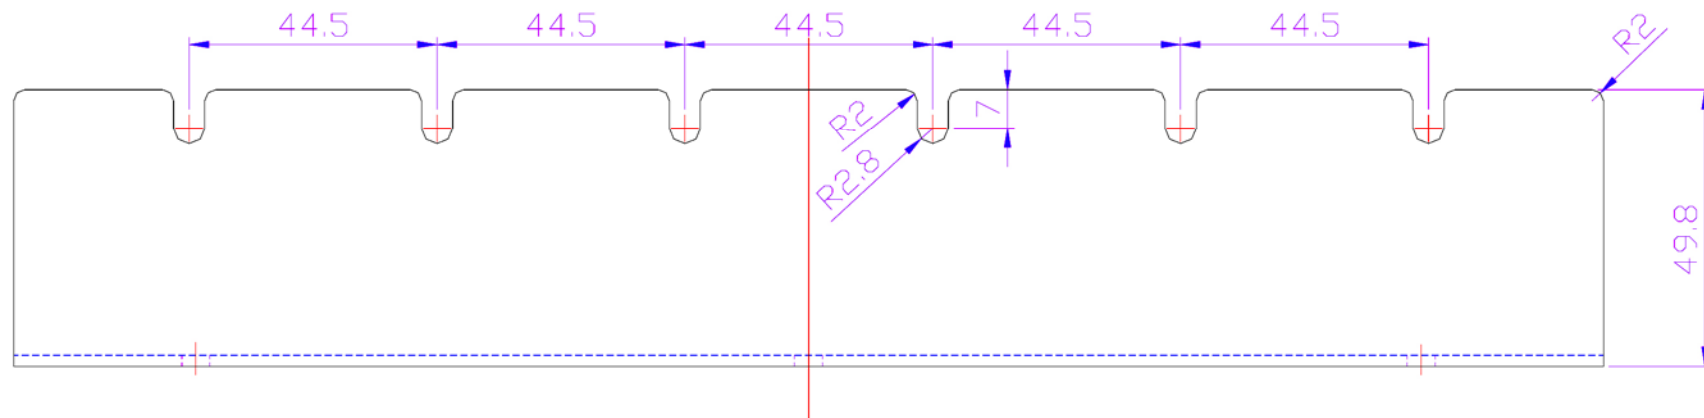

Line Drawing for:
Model No. 15W13U
 All sizes are in mm

Psi

Product Shop International Ltd.

Po Box 5503, Newbury, Berkshire, RG14 6RB, UK.

Tel: +44 (0) 8708 50 55 55 e-mail: sales@productshop.co.uk

Fax: +44 (0) 8708 50 55 44 Web site: www.productshop.co.uk