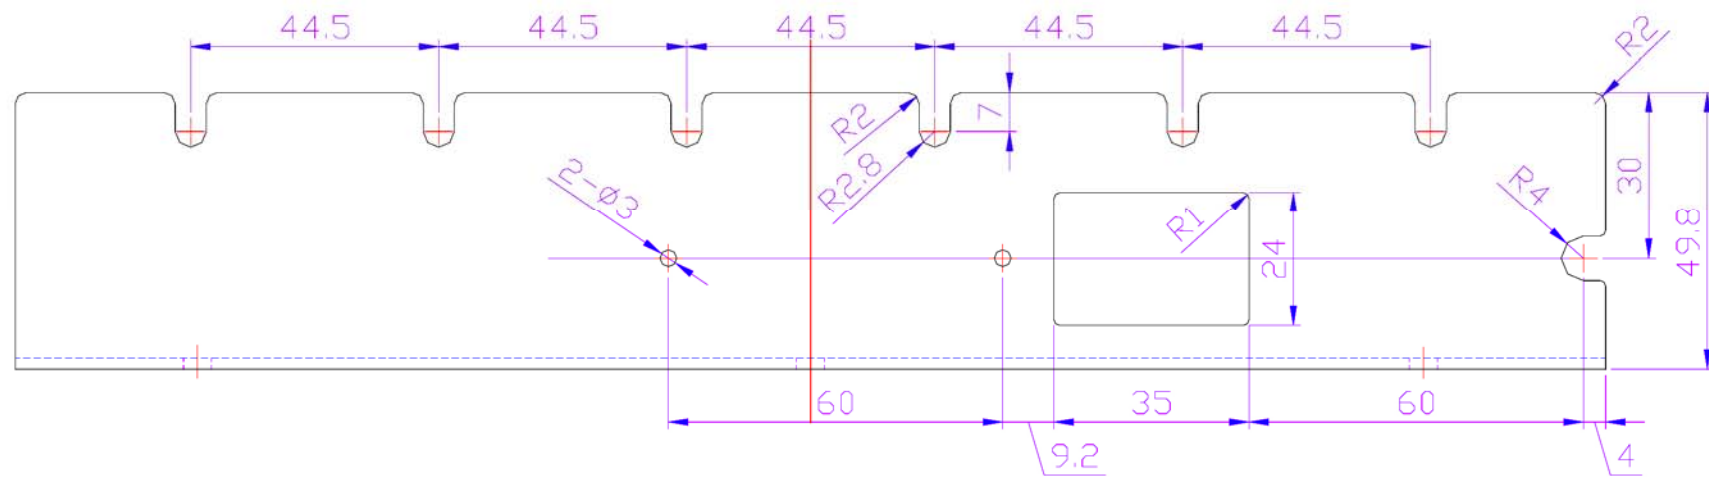

Line Drawing for:
Model No. 15W13U
 All sizes are in mm

Psi

Product Shop International Ltd.

Po Box 5503, Newbury, Berkshire, RG14 6RB, UK.

Tel: +44 (0) 8708 50 55 55 e-mail: sales@productshop.co.uk

Fax: +44 (0) 8708 50 55 44 Web site: www.productshop.co.uk