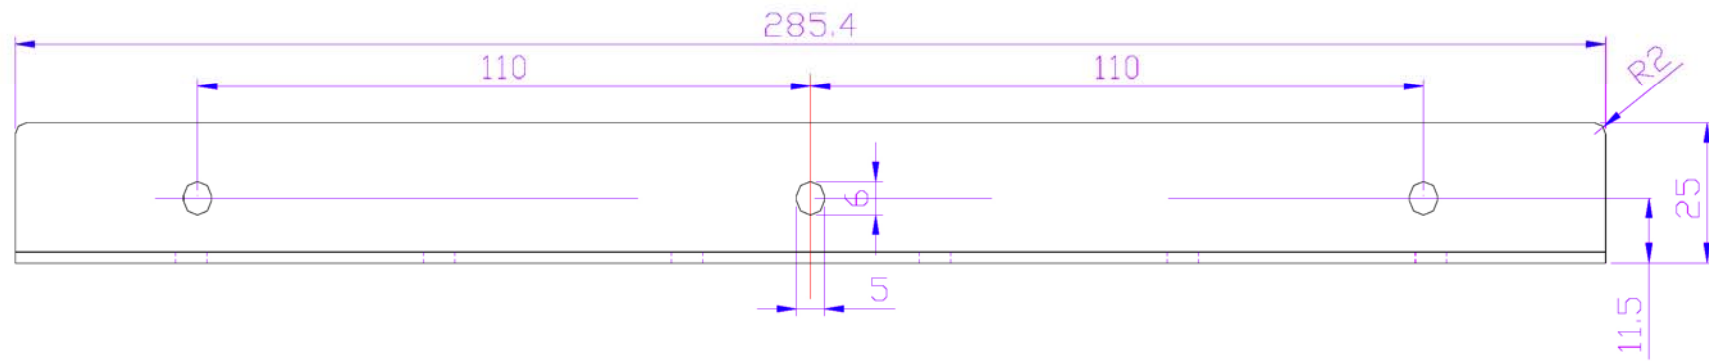

Line Drawing for:
Model No. 15W13U
 All sizes are in mm

Psi

Product Shop International Ltd.

Po Box 5503, Newbury, Berkshire, RG14 6RB, UK.

Tel: +44 (0) 8708 50 55 55 e-mail: sales@productshop.co.uk

Fax: +44 (0) 8708 50 55 44 Web site: www.productshop.co.uk