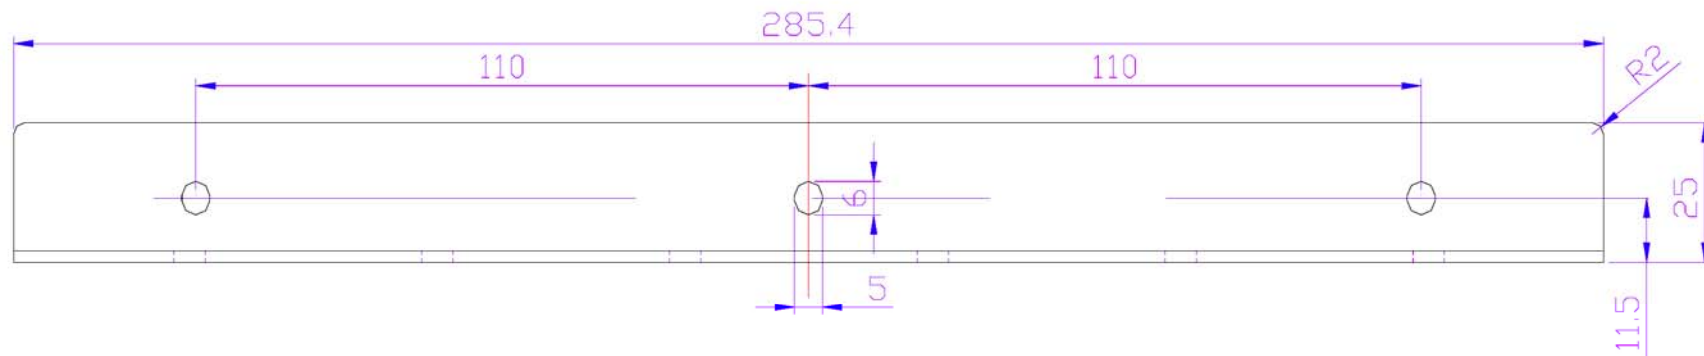

Line Drawing for:
Model No. 15W13U
 All sizes are in mm

Psi

Product Shop International Ltd.

Po Box 5503, Newbury, Berkshire, RG14 6RB, UK.

Tel: +44 (0) 8708 50 55 55 e-mail: sales@productshop.co.uk

Fax: +44 (0) 8708 50 55 44 Web site: www.productshop.co.uk