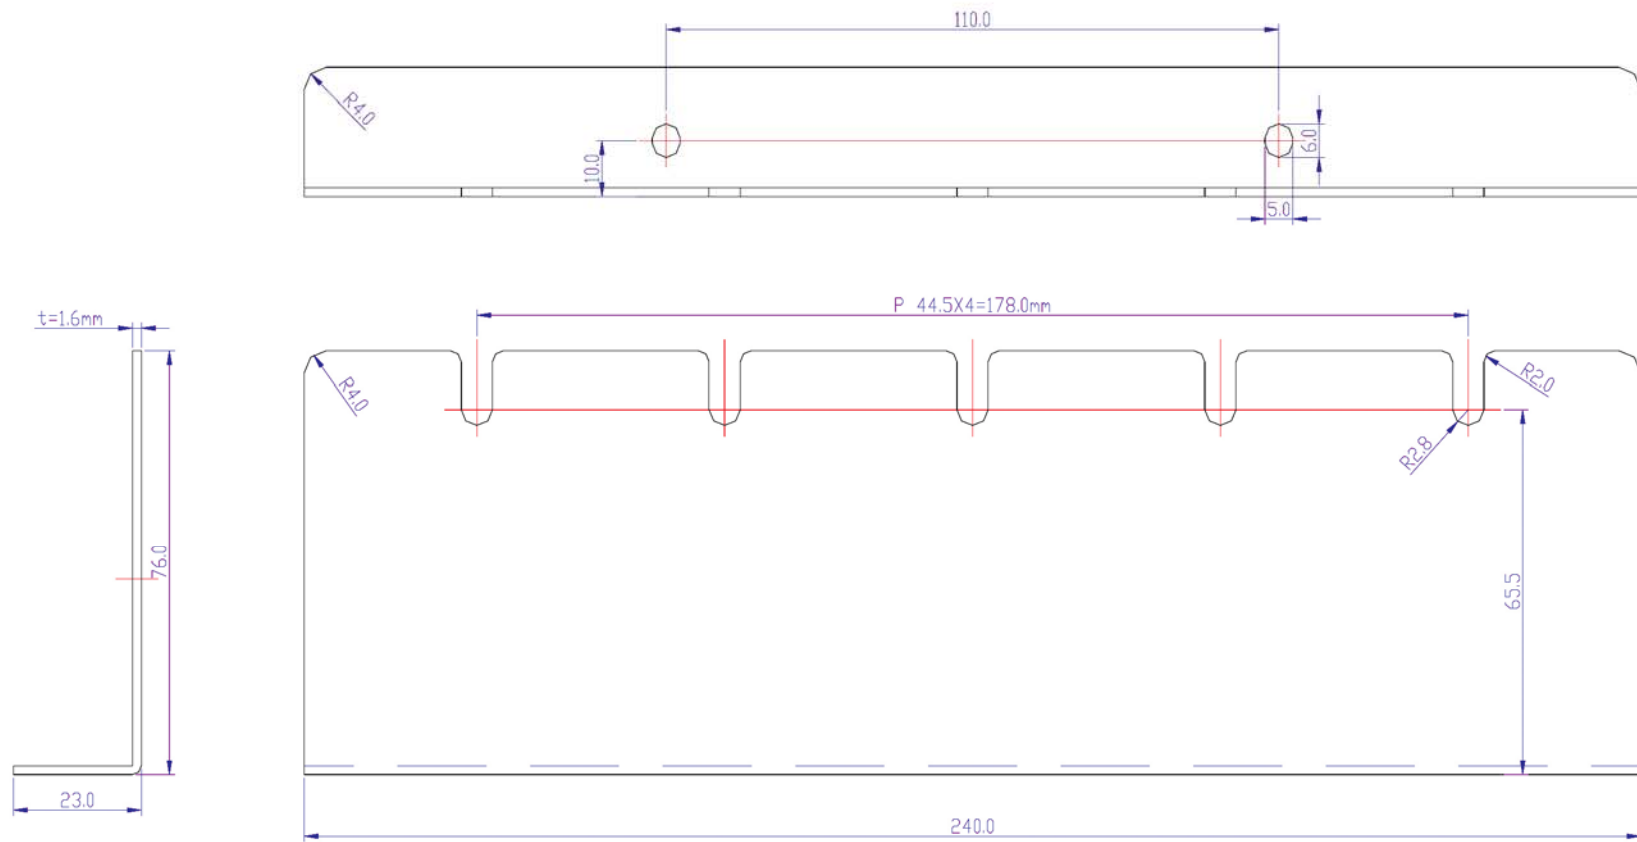

Line Drawing for:
Model No. 12W12S
All sizes are in mm

Psi

Product Shop International Ltd.

Po Box 5503, Newbury, Berkshire, RG14 6RB, UK.

Tel: +44 (0) 8708 50 55 55 e-mail: sales@productshop.co.uk

Fax: +44 (0) 8708 50 55 44 Web site: www.productshop.co.uk

**Line Drawing for:
Model No. 12W12S**
All sizes are in mm

Psi

Product Shop International Ltd.

Po Box 5503, Newbury, Berkshire, RG14 6RB, UK.

Tel: +44 (0) 8708 50 55 55 e-mail: sales@productshop.co.uk

Fax: +44 (0) 8708 50 55 44 Web site: www.productshop.co.uk