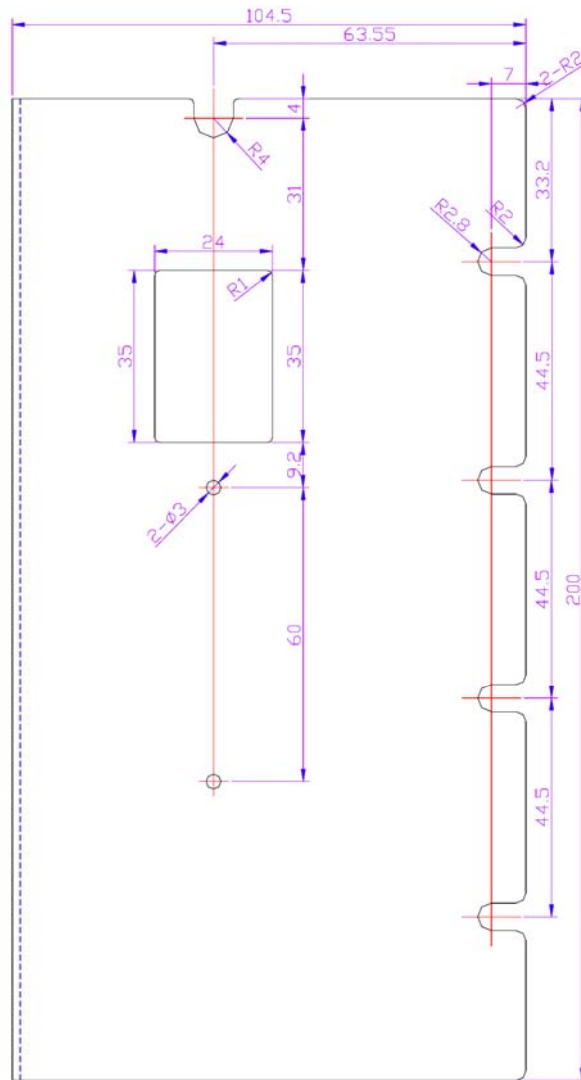

**Line Drawing for:**  
**Model No. 10W12U**  
 All sizes are in mm

**Psi**

**Product Shop International Ltd.**

Po Box 5503, Newbury, Berkshire, RG14 6RB, UK.

Tel: +44 (0) 8708 50 55 55 e-mail: sales@productshop.co.uk

Fax: +44 (0) 8708 50 55 44 Web site: www.productshop.co.uk

**Line Drawing for:**  
**Model No. 10W12U**  
 All sizes are in mm

**Psi**

**Product Shop International Ltd.**

Po Box 5503, Newbury, Berkshire, RG14 6RB, UK.

Tel: +44 (0) 8708 50 55 55 e-mail: [sales@productshop.co.uk](mailto:sales@productshop.co.uk)

Fax: +44 (0) 8708 50 55 44 Web site: [www.productshop.co.uk](http://www.productshop.co.uk)

**Line Drawing for:**  
**Model No. 10W12U**  
 All sizes are in mm