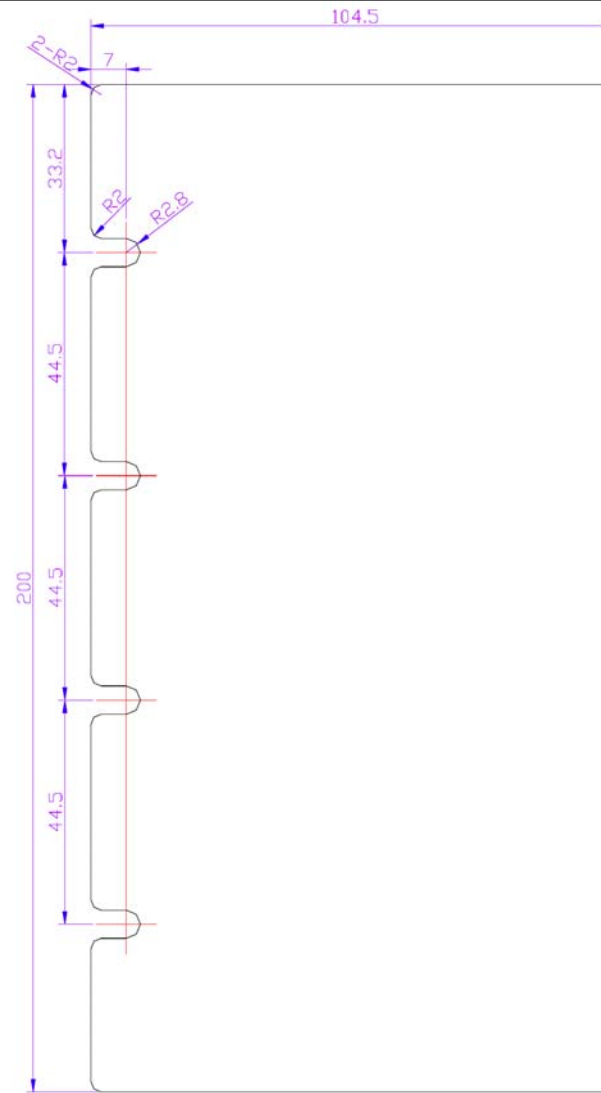

**Line Drawing for:**  
**Model No. 10W12U**  
 All sizes are in mm

**Psi**

**Product Shop International Ltd.**

Po Box 5503, Newbury, Berkshire, RG14 6RB, UK.

Tel: +44 (0) 8708 50 55 55 e-mail: sales@productshop.co.uk

Fax: +44 (0) 8708 50 55 44 Web site: www.productshop.co.uk

**Line Drawing for:**  
**Model No. 10W12U**  
 All sizes are in mm

**Psi**

**Product Shop International Ltd.**

Po Box 5503, Newbury, Berkshire, RG14 6RB, UK.

Tel: +44 (0) 8708 50 55 55 e-mail: [sales@productshop.co.uk](mailto:sales@productshop.co.uk)

Fax: +44 (0) 8708 50 55 44 Web site: [www.productshop.co.uk](http://www.productshop.co.uk)

**Line Drawing for:**  
**Model No. 10W12U**  
 All sizes are in mm