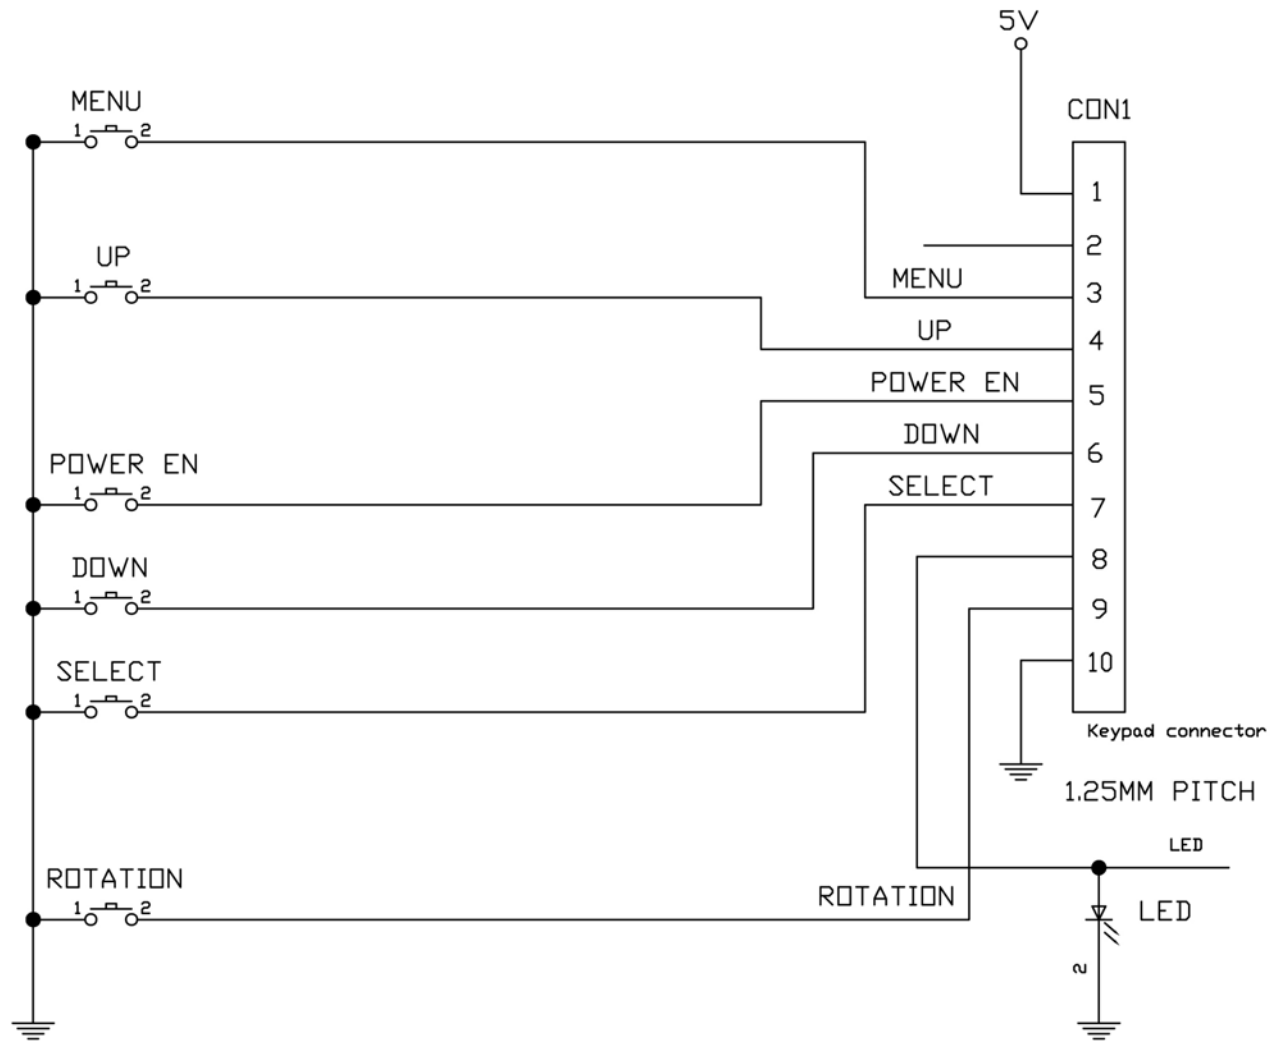

Application Diagram for:
Model No. LCD7323mod OSD
 All sizes are in mm

Psi

Product Shop International Ltd.

Po Box 5503, Newbury, Berkshire, RG14 6YP, UK.

Tel: +44 (0) 844 800 4433 e-mail: sales@productshop.co.uk